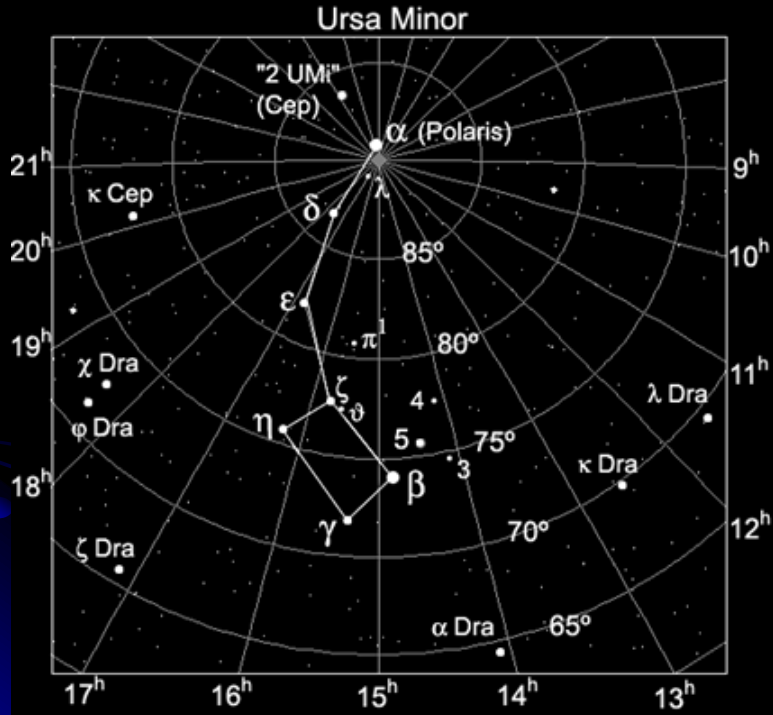

"Little Dipper"

"The Scorpion"

Planets – “The Wanderers”

Mercury

Mercury

Messenger God

Venus

Love Goddess

Summer Solstice

Which letter below shows the position at which the sun will rise on **Summer Solstice**?

Summer Solstice

- The sun rises at its **northernmost** point on the horizon, so it was easy to determine the day that the sun reached that point.