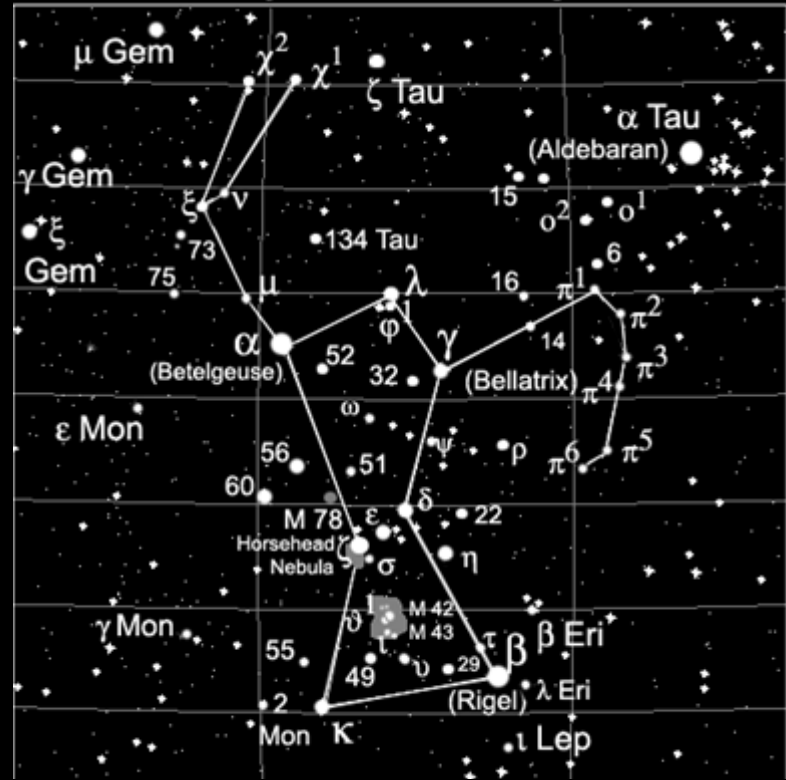

The Universe Around Us

Ancient Astronomy

constellations

constellations

Orion

"The Hunter"

constellations

constellations

"Little Dipper"

"The Scorpion"

Planets – “The Wanderers”

Mercury

Mercury

Messenger God

Venus

Love Goddess

Planets – “The Wanderers”

Earth

Earth

Mosaic of the near side of Earth's moon

Moon

Luna

Moon Goddess

Planets – “The Wanderers”

Summer Solstice

Which letter below shows the position at which the sun will rise on **Summer Solstice**?

Summer Solstice

- The sun rises at its **northernmost** point on the horizon, so it was easy to determine the day that the sun reached that point.