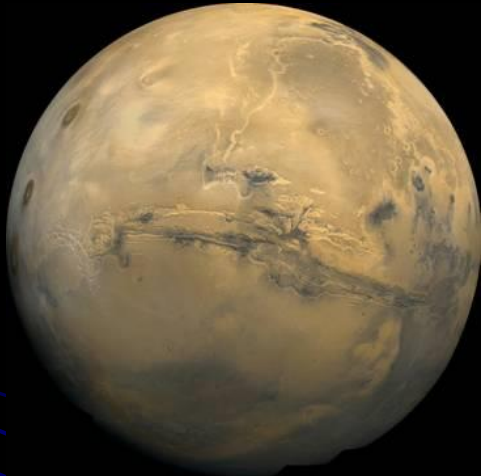

"Little Dipper"

"The Scorpion"

Planets – “The Wanderers”

Mercury

Mercury

Messenger God

Venus

Love Goddess

Planets – “The Wanderers”

Earth

Earth

Mosaic of the near side of Earth's moon

Moon

Luna

Moon Goddess

Planets – “The Wanderers”

God of the Sky

Planets – “The Wanderers”

Neptune

God of the Sea

Pluto & Charon

God of the Underworld
& River Styx “Ferryman”

Polaris – the north star

Polaris

[Click here for Time Lapse!!](#)

Great Pyramid of Giza

Passageway points up at the **North Star**.

Solar Observers

Solar Observatories

- Prehistoric "observatories" were built to study the movement of the **sun**, especially on **Summer Solstice***.
- *Summer Solstice is the **first** day of **summer** (usually 6-21 or 6-22).
- *Summer solstice is the longest daylight of the year.