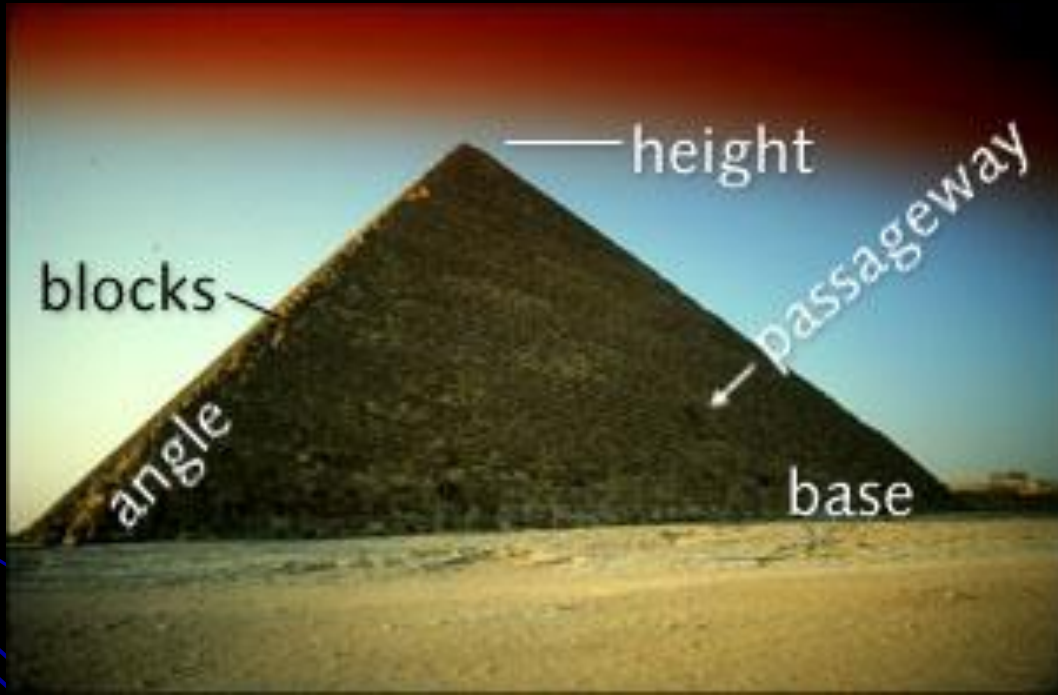

[Click here for Time Lapse!!](#)

Great Pyramid of Giza

Passageway points up at the **North Star**.

Solar Observers

Solar Observatories

- Prehistoric "observatories" were built to study the movement of the **sun**, especially on **Summer Solstice***.
- *Summer Solstice is the **first** day of **summer** (usually 6-21 or 6-22).
- *Summer solstice is the longest daylight of the year.