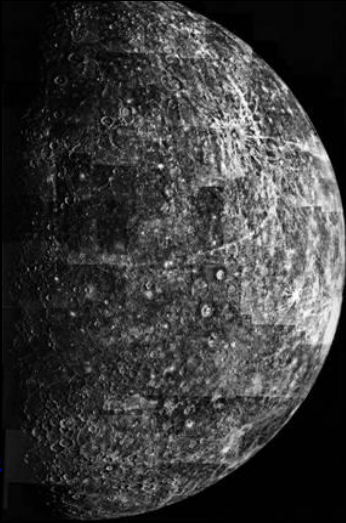

The Universe Around Us

Ancient Astronomy

constellations

constellations

Orion

"The Hunter"

constellations

constellations

"Little Dipper"

"The Scorpion"

Planets – “The Wanderers”

Mercury

Mercury

Messenger God

Venus

Love Goddess

Planets – “The Wanderers”

Earth

Earth

Mosaic of the near side of Earth's moon

Moon

Luna

Moon Goddess

Planets – “The Wanderers”

[Click here for Time Lapse!!](#)

Great Pyramid of Giza

Passageway points up at the **North Star**.

Solar Observers

Solar Observatories

- Prehistoric "observatories" were built to study the movement of the **sun**, especially on **Summer Solstice***.
- *Summer Solstice is the **first** day of **summer** (usually 6-21 or 6-22).
- *Summer solstice is the longest daylight of the year.