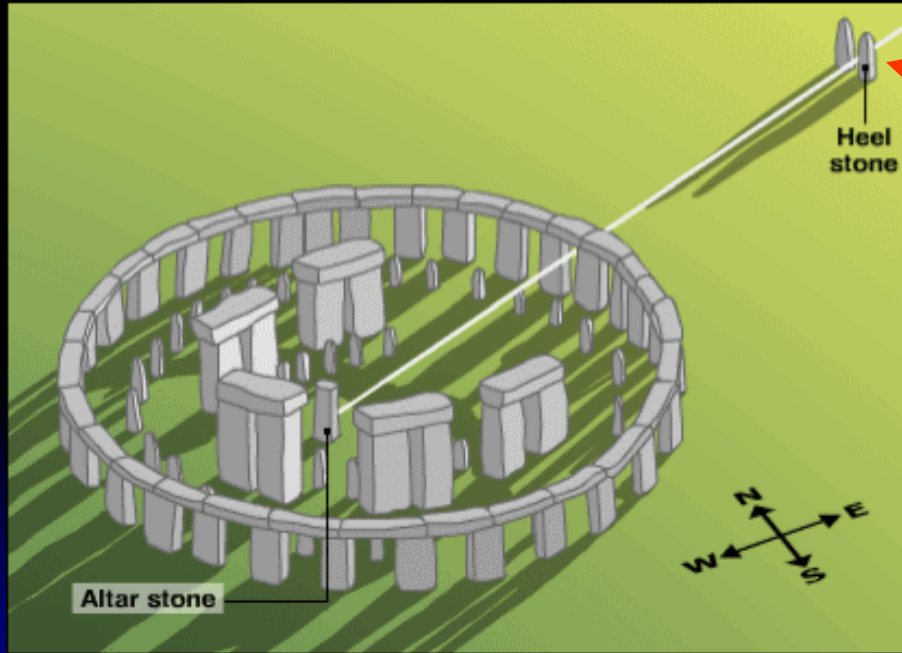

Summer Solstice

Stonehenge

Stonehenge

Heelstone

Sun rises over "Heelstone"
on Summer Solstice.

Stonehenge

Heelstone

Sun rises over "Heelstone" on Summer Solstice.

Stonehenge

[Click here for
Video -
"Summer
Solstice 2014"](#)

Heelstone

Temple of Karnak

Entire length of
main hallway is
illuminated at
sunset on Summer
Solstice.

Caracol Temple – Chichen Itza, Mexico

Temple of the sun machu Picchu, peru