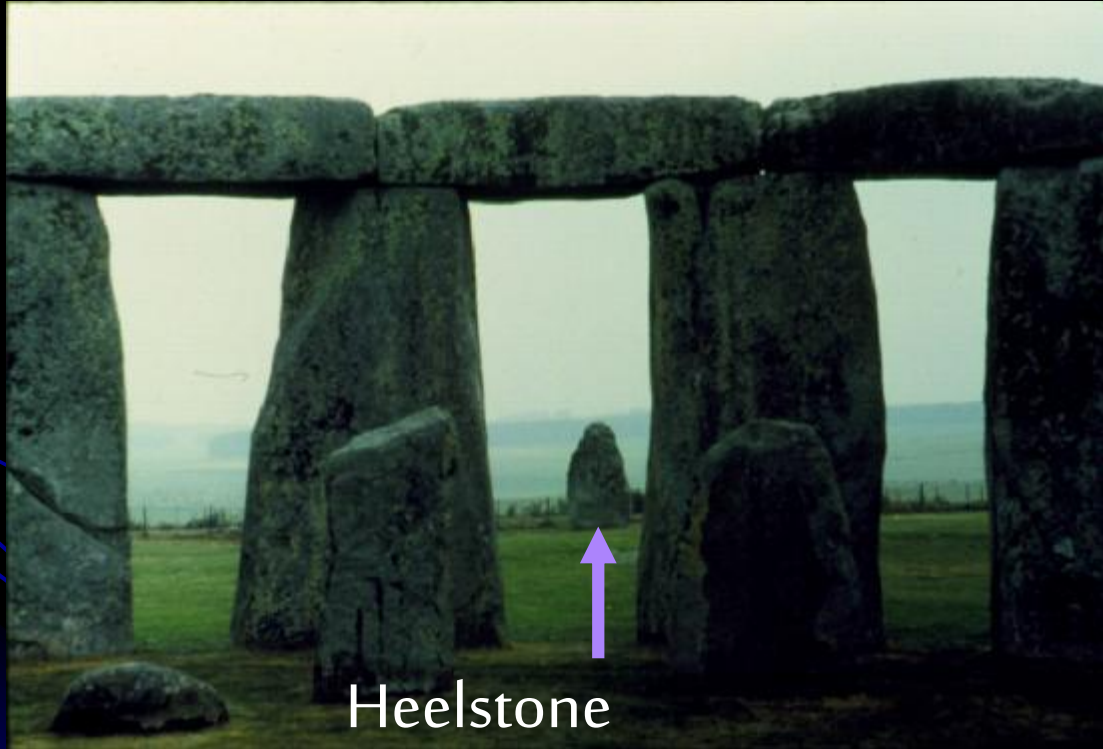

[Click here for Time Lapse!!](#)

Great Pyramid of Giza

Passageway points up at the **North Star**.

Solar Observers

Solar Observatories

- Prehistoric "observatories" were built to study the movement of the **sun**, especially on **Summer Solstice***.
- *Summer Solstice is the **first** day of **summer** (usually 6-21 or 6-22).
- *Summer solstice is the longest daylight of the year.

Summer Solstice

Which letter below shows the position at which the sun will rise on **Summer Solstice**?

Summer Solstice

- The sun rises at its **northernmost** point on the horizon, so it was easy to determine the day that the sun reached that point.

Summer Solstice

Stonehenge

Stonehenge

Heelstone

Sun rises over "Heelstone"
on Summer Solstice.

Stonehenge

Heelstone

Sun rises over "Heelstone" on Summer Solstice.

Stonehenge

[Click here for
Video -
"Summer
Solstice 2014"](#)

Heelstone

Temple of Karnak

Entire length of
main hallway is
illuminated at
sunset on Summer
Solstice.

Caracol Temple – Chichen Itza, Mexico

Temple of the sun machu Picchu, peru