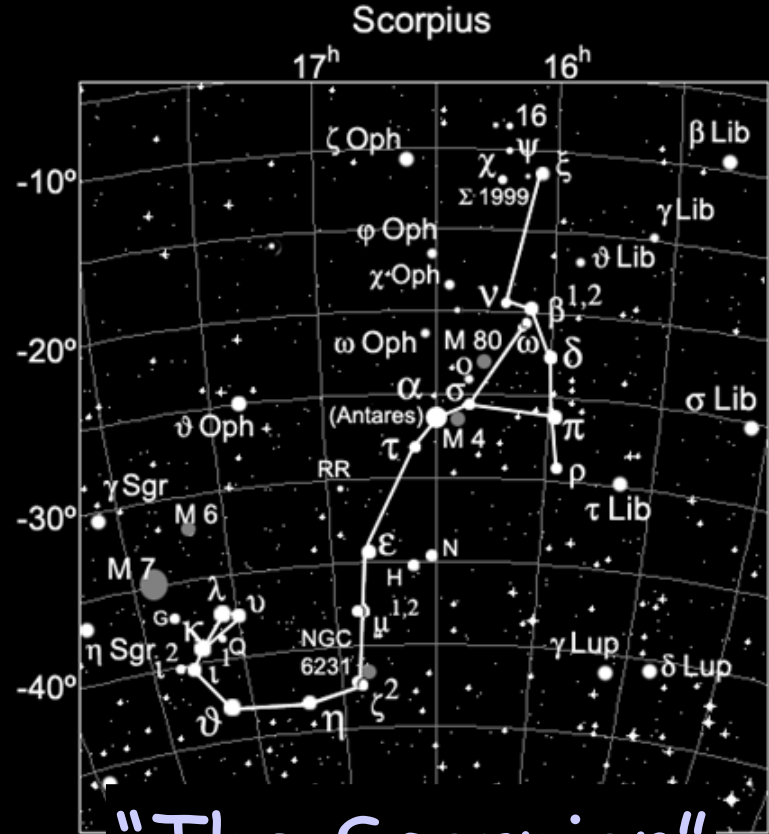

"Little Dipper"

"The Scorpion"

Planets – “The Wanderers”

Mercury

Mercury

Messenger God

Venus

Love Goddess

Planets – “The Wanderers”

Earth

Earth

Mosaic of the near side of Earth's moon

Moon

Luna

Moon Goddess

Planets – “The Wanderers”

Summer Solstice

Which letter below shows the position at which the sun will rise on **Summer Solstice**?

Summer Solstice

- The sun rises at its **northernmost** point on the horizon, so it was easy to determine the day that the sun reached that point.