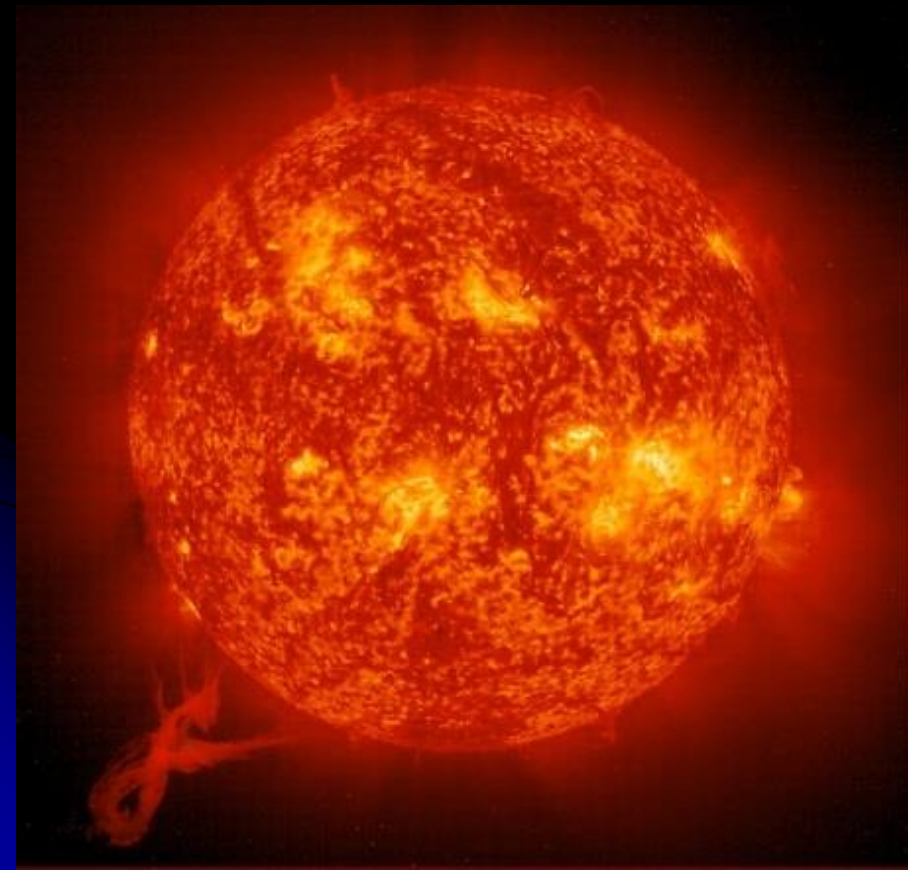

God of the Sky

Planets – “The Wanderers”

Neptune

God of the Sea

Pluto & Charon

God of the Underworld
& River Styx “Ferryman”

Polaris – the north star

Polaris

[Click here for Time Lapse!!](#)

Great Pyramid of Giza

Passageway points up at the **North Star**.

Solar Observers

Solar Observatories

- Prehistoric "observatories" were built to study the movement of the **sun**, especially on **Summer Solstice***.
- *Summer Solstice is the **first** day of **summer** (usually 6-21 or 6-22).
- *Summer solstice is the longest daylight of the year.